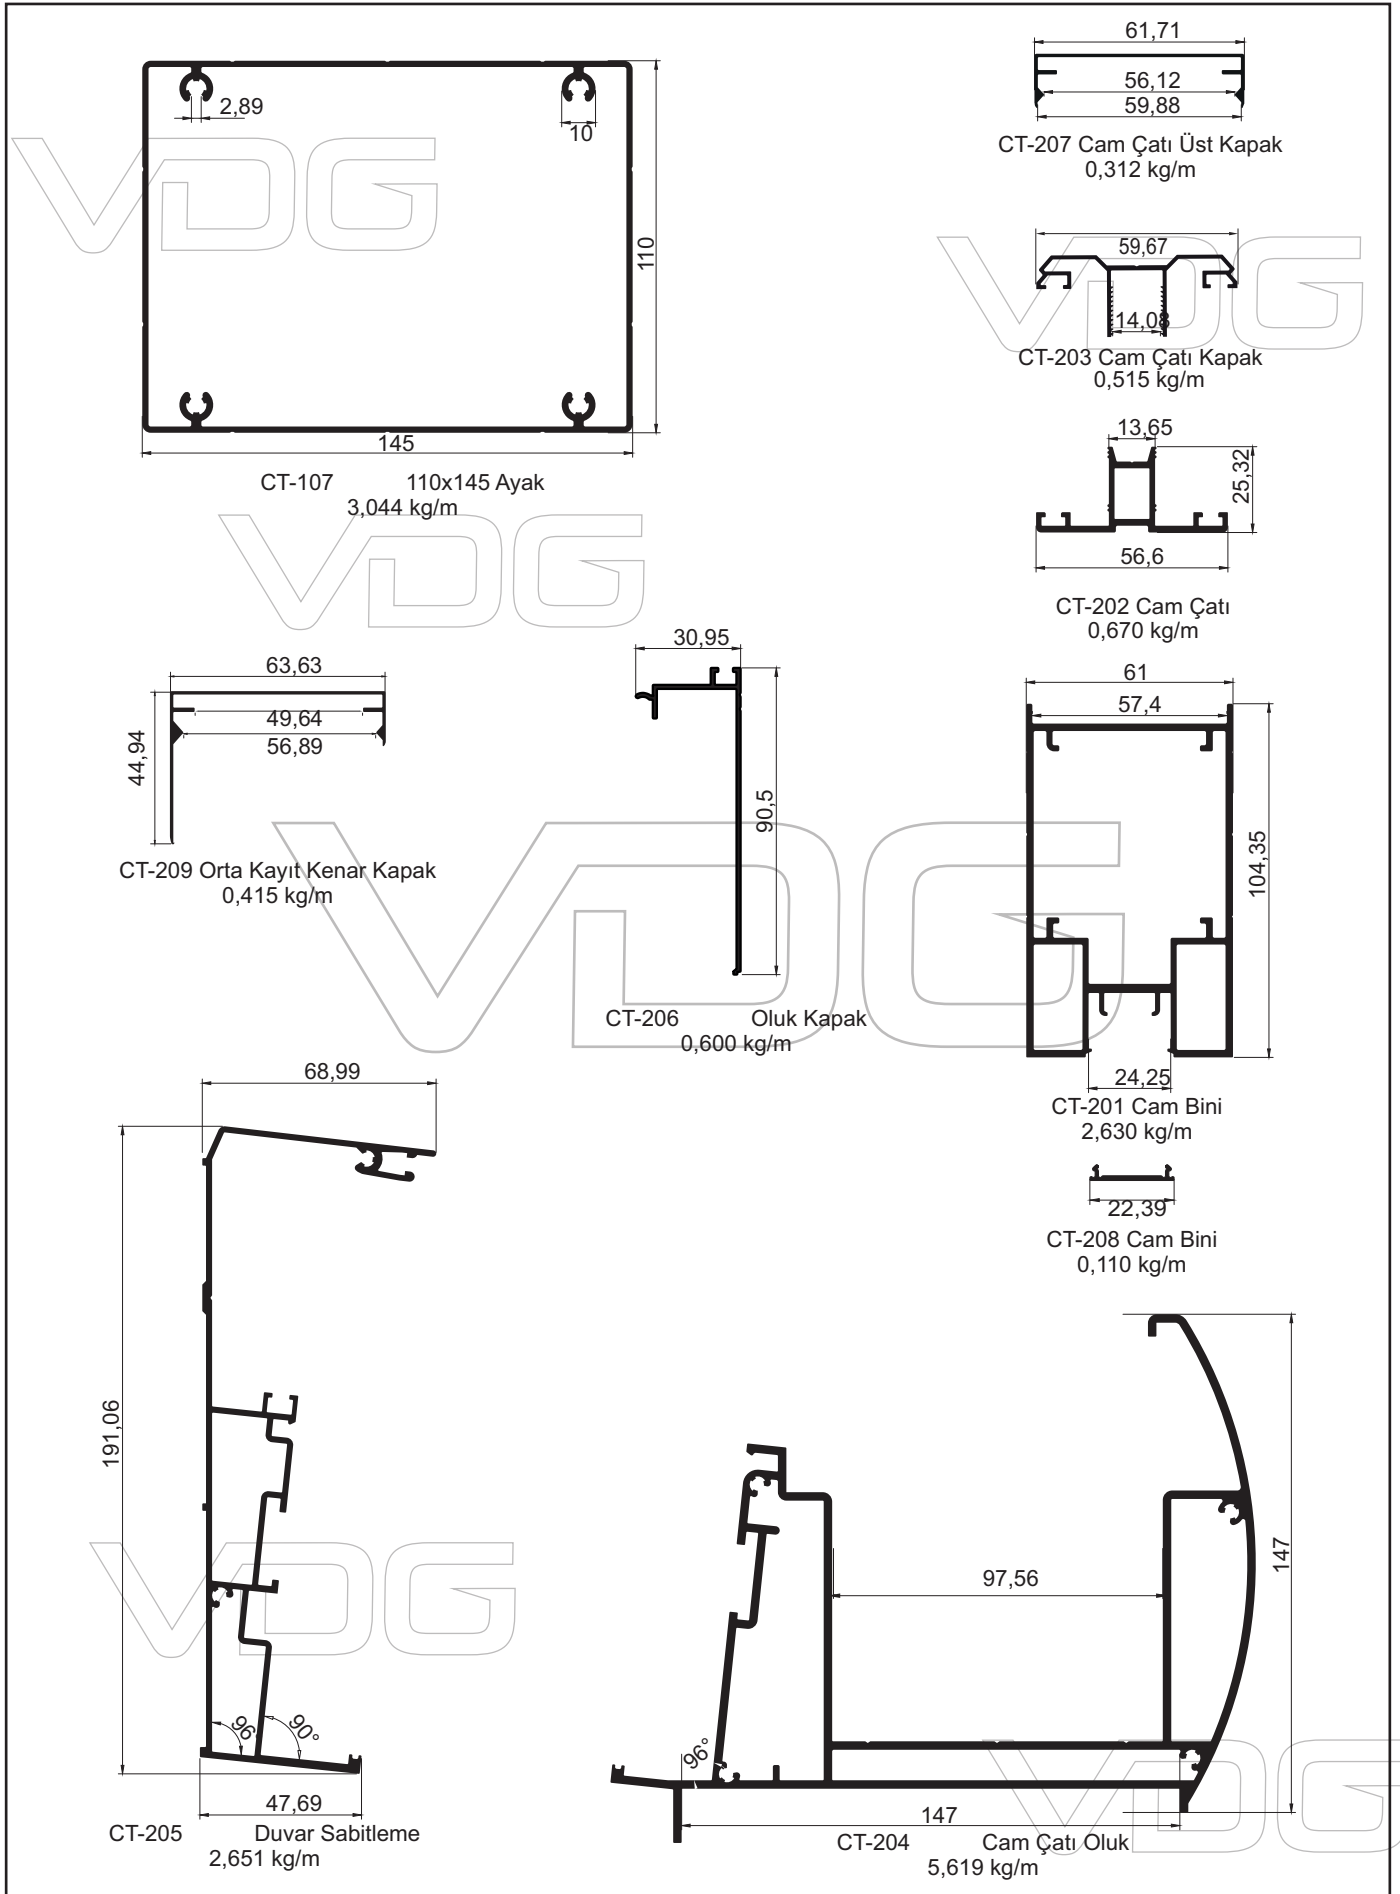

Cam Tavan

Glassing Celing

UYARI! Alüminyum profillerin, yukarıda belirtilen birim ağırlıkları yaklaşık olarak hesaplanmıştır. Gerçek birim ağırlıkları, teslimat sırasında yapılan tartım işlemi sonucuna göre hesaplanacaktır.
WARNING! Above mentioned aluminium profiles unit weights have been theoretically calculated. The actual unit weight will be calculated on delivery to put into the invoicing process.